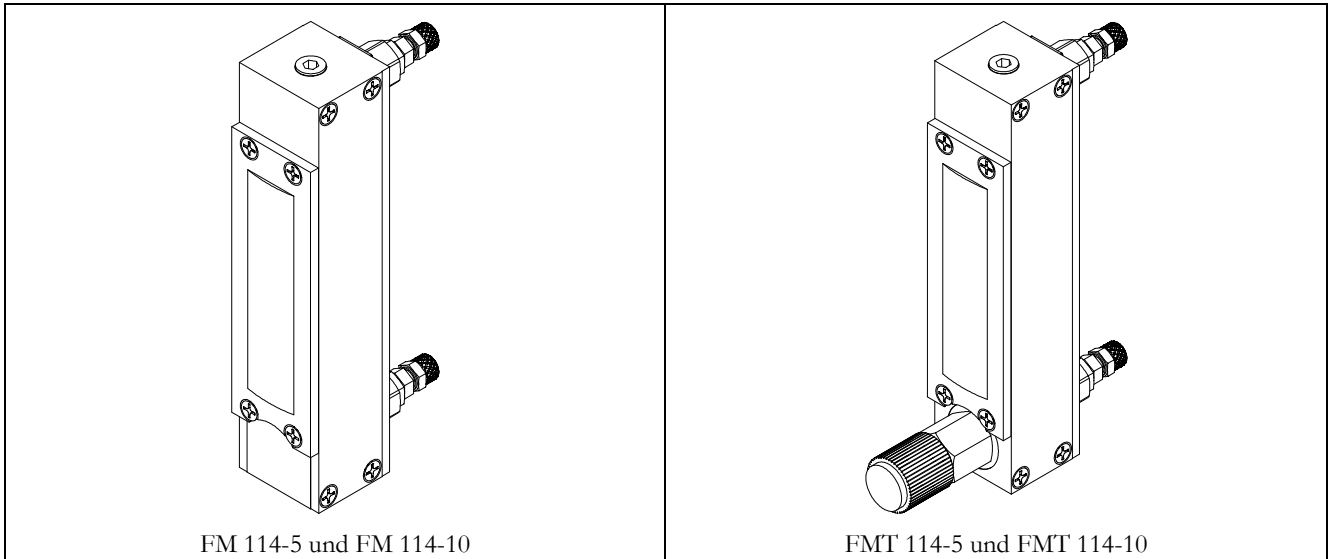

Flow Meters

order number	description
FM 114-5	flow meter 0.04 to 0.5 ml/min, glass, SS, FFKM, fittings for 4x6 mm FEP tubing (3x5 mm on request)
FM 114-10	flow meter 0.1 to 1.0 ml/min, glass, SS, FFKM, fittings for 4x6 mm FEP tubing (3x5 mm on request)
FMT 114-5	flow meter 0.04 to 0.5 l/min, glass, SS, FFKM, fittings for 4x6 mm FEP tubing (3x5 mm on request)
FMT 114-10	flow meter 0.1 to 1.0 l/min, with throttle valve, fittings for 4x6 mm FEP tubing (3x5 mm on request)