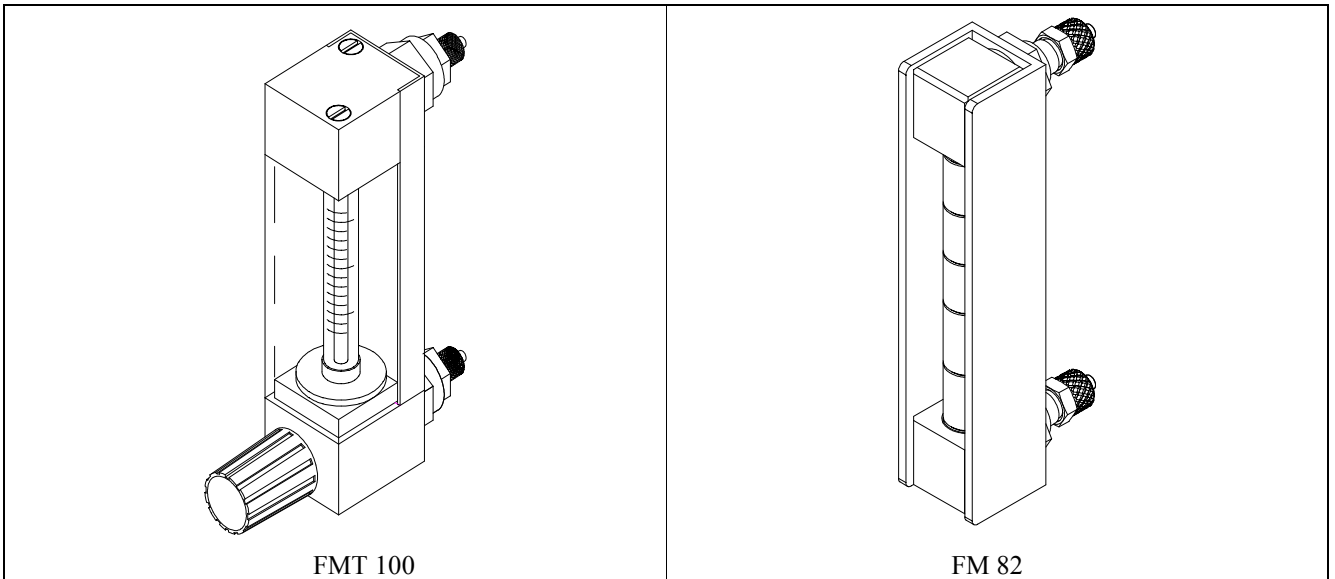

Flow Meters

order number	description
FMT 100-12	flow meter (SS) 0.1 to 1.2 l/min, with throttle valve, fittings 3x5 mm Al
FMT 100-6	same as above, range 0.05 to 0.6 l/min
FM 82-3	flow meter 0.03 to 0.3 l/min, glass, SS, PTFE, fittings for 3x5 mm or 4x6 mm tubing
FM 82-5	flow meter 0.04 to 0.5 l/min, glass, SS, PTFE, fittings for 3x5 mm or 4x6 mm tubing
FM 82-10	flow meter 0.1 to 1.0 l/min, glass, SS, PTFE, fittings for 3x5 mm or 4x6 mm tubing